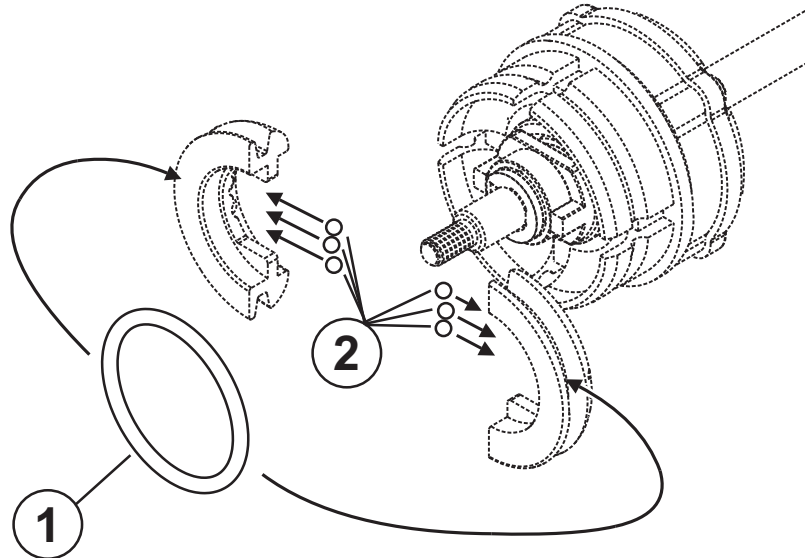

AR-286-ORA AR-286-ORB

Mini-Z LSD Clutch O-Ring W/ Weight Ball

www.rcatomic.com

Setting

<p>①</p> <p>Color of Silicone O-rings</p>	White	<p>Soft</p> <p>Hard</p>
	Red	
	Green	
	Yellow	
	Blue	
	Black	

Package Included

<p>AR-286-ORA</p> <p>Soft>Medium</p>	1.9x0.8 O-Ring	
	White	x2
	Red	x2
<p>AR-286-ORB</p> <p>Medium>Hard</p>	Green	x2
	Yellow	x2
	Blue	x2
	Black	x2
	2. 1mm Thrust Ball	x10
	3. 17x1.5 O-Ring	x2