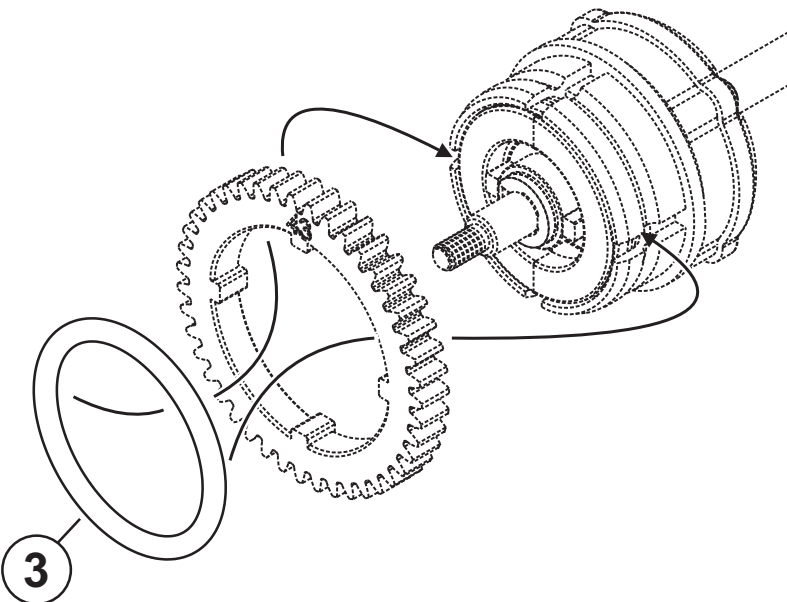

AR-286-ORA AR-286-ORB

Mini-Z LSD Clutch O-Ring W/ Weight Ball

www.rcatomic.com

Setting

<p>①</p> <p>Color of Silicone O-rings</p>	White	<p>Soft</p> <p>Hard</p>
	Red	
	Green	
	Yellow	
	Blue	
	Black	

Package Included

<p>AR-286-ORA</p> <p>Soft>Medium</p>	1.9x0.8 O-Ring	
	White	x2
	Red	x2
<p>AR-286-ORB</p> <p>Medium>Hard</p>	Green	x2
	Yellow	x2
	Blue	x2
	Black	x2
	2. 1mm Thrust Ball	x10
	3. 17x1.5 O-Ring	x2